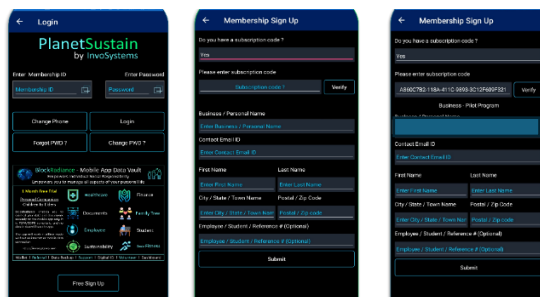

PlanetSustain Mobile App

A) How to Download, Install, and Register the PlanetSustain Mobile App

- a. Download the "PlanetSustain" app (single word) from Google Play (formerly known as the Play Store) and the App Store.
- b. While installing, grant the necessary permissions required to install the app.

B) Simple Registration

- a. Once installed, the app will display the login page, and at the bottom, there is a "Free Signup" button.
- b. Click on "Free Sign Up," and it will open the Membership Sign Up page.
- c. For Do you have a Subscription Code?"
 - i. Select 'No' if you do not have a code and want to try it for 1 month free.
 1. Select a Country by typing first 3 letters of the country
 2. Select a Subscription Plan (Free Intro – 1 Month)
 3. Enter a business / personal name
 - ii. Select 'Yes' if you have a subscription code issued to you by your company, school/college/university, a society, or an event organizer.
 1. "Please enter the Subscription Code."
 - a. Copy the 16 digit Subscription code received and paste & click "Verify."
 - b. Upon subscription code verification,
 - c. It will display: the name of the subscription code issuer name."
- d. Enter your contact email ID (please do not enter a Yahoo email ID).
Enter your first name and last name as per official records
- e. Enter your city, state, or town name.
- f. Enter the postal/ZIP/PIN code as per your home or business address.
- g. Clicking "Submit" will confirm that your registration has been completed.
- h. In case the server is busy, try registering again after 2 hours or the next day as InvoSystems uses sustainability infrastructure to reduce the server induced carbon footprint